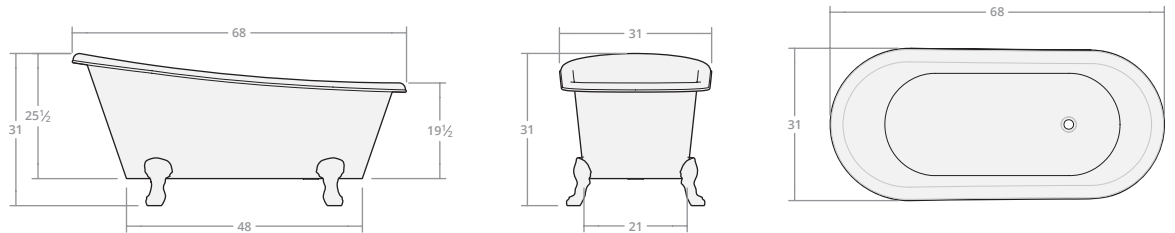

Barcelona Bathtub Reference Sheet

BARCELONA BATHTUB Size	WEIGHT		VOLUME		WATER DEPTH	
	16 Gauge	14 Gauge	Max.	To Overflow	Max.	To Overflow
60" L x 31" W x 31" H	106 lbs	132 lbs	81 gal	61 gal	19.5 in	15.5 in
64" L x 31" W x 31" H	112 lbs	140 lbs	89 gal	67 gal	19.5 in	15.5 in
68" L x 31" W x 31" H	118 lbs	148 lbs	96 gal	73 gal	19.5 in	15.5 in
72" L x 33" W x 33" H	135 lbs	171 lbs	131 gal	103 gal	22.5 in	18.5 in

Barcelona 60L 31H

Dimensions: 60"L x 31"W x 31"H
 Water Depth (max): 19.5 in
 Water Depth (overflow): 15.5 in
 Volume (max): 81 gal
 Volume (overflow): 61 gal
 Weight (16 gauge): 106 lbs
 Weight (14 gauge): 132 lbs
 Drain Placement: lower end

Barcelona 64L 31H

Dimensions: 64"L x 31"W x 31"H
 Water Depth (max): 19.5 in
 Water Depth (overflow): 15.5 in
 Volume (max): 89 gal
 Volume (overflow): 67 gal
 Weight (16 gauge): 112 lbs
 Weight (14 gauge): 140 lbs
 Drain Placement: lower end

Barcelona 68L 31H

Dimensions: 68"L x 31"W x 31"H
 Water Depth (max): 19.5 in
 Water Depth (overflow): 15.5 in
 Volume (max): 96 gal
 Volume (overflow): 73 gal
 Weight (16 gauge): 118 lbs
 Weight (14 gauge): 148 lbs
 Drain Placement: lower end