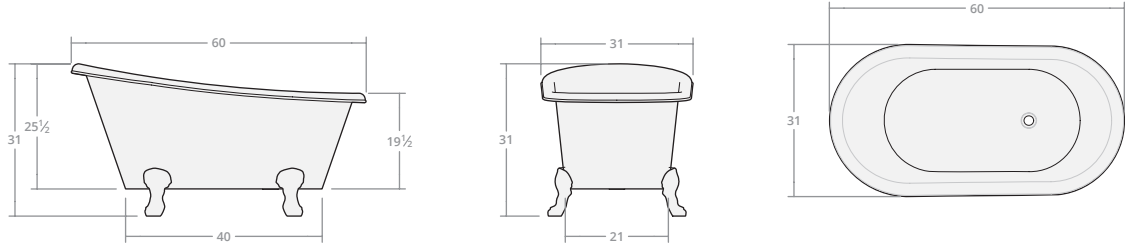

Barcelona Bathtub Reference Sheet

BARCELONA BATHTUB Size	WEIGHT		VOLUME		WATER DEPTH	
	16 Gauge	14 Gauge	Max.	To Overflow	Max.	To Overflow
60" L x 31" W x 31" H	106 lbs	132 lbs	81 gal	61 gal	19.5 in	15.5 in
64" L x 31" W x 31" H	112 lbs	140 lbs	89 gal	67 gal	19.5 in	15.5 in
68" L x 31" W x 31" H	118 lbs	148 lbs	96 gal	73 gal	19.5 in	15.5 in
72" L x 33" W x 33" H	135 lbs	171 lbs	131 gal	103 gal	22.5 in	18.5 in

Barcelona 60L 31H

Dimensions: 60"L x 31"W x 31"H
 Water Depth (max): 19.5 in
 Water Depth (overflow): 15.5 in
 Volume (max): 81 gal
 Volume (overflow): 61 gal
 Weight (16 gauge): 106 lbs
 Weight (14 gauge): 132 lbs
 Drain Placement: lower end

Barcelona 64L 31H

Dimensions: 64"L x 31"W x 31"H
 Water Depth (max): 19.5 in
 Water Depth (overflow): 15.5 in
 Volume (max): 89 gal
 Volume (overflow): 67 gal
 Weight (16 gauge): 112 lbs
 Weight (14 gauge): 140 lbs
 Drain Placement: lower end

Barcelona 68L 31H

Dimensions: 68"L x 31"W x 31"H
 Water Depth (max): 19.5 in
 Water Depth (overflow): 15.5 in
 Volume (max): 96 gal
 Volume (overflow): 73 gal
 Weight (16 gauge): 118 lbs
 Weight (14 gauge): 148 lbs
 Drain Placement: lower end