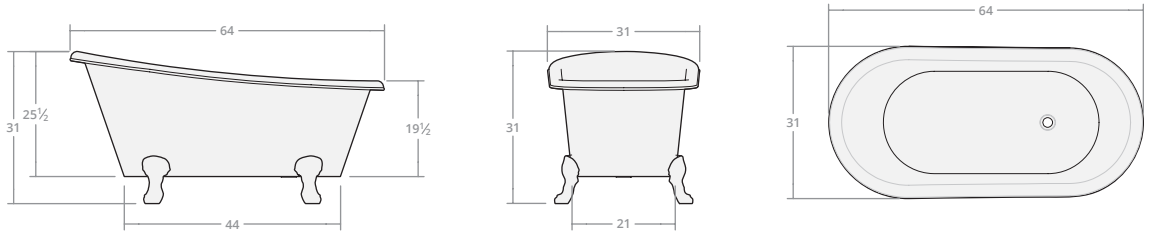

Barcelona Bathtub Reference Sheet

BARCELONA BATHTUB Size	WEIGHT		VOLUME		WATER DEPTH	
	16 Gauge	14 Gauge	Max.	To Overflow	Max.	To Overflow
60" L x 31" W x 31" H	106 lbs	132 lbs	81 gal	61 gal	19.5 in	15.5 in
64" L x 31" W x 31" H	112 lbs	140 lbs	89 gal	67 gal	19.5 in	15.5 in
68" L x 31" W x 31" H	118 lbs	148 lbs	96 gal	73 gal	19.5 in	15.5 in
72" L x 33" W x 33" H	135 lbs	171 lbs	131 gal	103 gal	22.5 in	18.5 in

Barcelona 60L 31H

Dimensions: 60"L x 31"W x 31"H
 Water Depth (max): 19.5 in
 Water Depth (overflow): 15.5 in
 Volume (max): 81 gal
 Volume (overflow): 61 gal
 Weight (16 gauge): 106 lbs
 Weight (14 gauge): 132 lbs
 Drain Placement: lower end

Barcelona 64L 31H

Dimensions: 64"L x 31"W x 31"H
 Water Depth (max): 19.5 in
 Water Depth (overflow): 15.5 in
 Volume (max): 89 gal
 Volume (overflow): 67 gal
 Weight (16 gauge): 112 lbs
 Weight (14 gauge): 140 lbs
 Drain Placement: lower end

Barcelona 68L 31H

Dimensions: 68"L x 31"W x 31"H
 Water Depth (max): 19.5 in
 Water Depth (overflow): 15.5 in
 Volume (max): 96 gal
 Volume (overflow): 73 gal
 Weight (16 gauge): 118 lbs
 Weight (14 gauge): 148 lbs
 Drain Placement: lower end