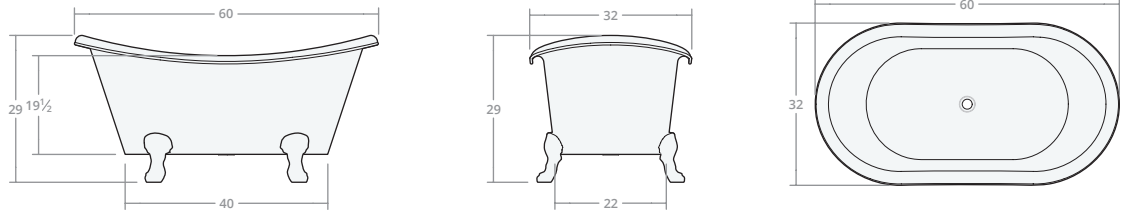

Naples 60L 31H

Dimensions: 60"L x 31"W x 31"H
 Water Depth (max): 21.5 in
 Water Depth (overflow): 17.5 in
 Volume (max): 90 gal
 Volume (overflow): 70 gal
 Weight (16 gauge): 109 lbs
 Weight (14 gauge): 136 lbs
 Drain Placement: centered

Naples 64L 31H

Dimensions: 64"L x 31"W x 31"H
 Water Depth (max): 21.5 in
 Water Depth (overflow): 17.5 in
 Volume (max): 98 gal
 Volume (overflow): 76 gal
 Weight (16 gauge): 115 lbs
 Weight (14 gauge): 145 lbs
 Drain Placement: centered

Naples 68L 31H

Dimensions: 68"L x 31"W x 31"H
 Water Depth (max): 21.5 in
 Water Depth (overflow): 17.5 in
 Volume (max): 107 gal
 Volume (overflow): 86 gal
 Weight (16 gauge): 122 lbs
 Weight (14 gauge): 154 lbs
 Drain Placement: centered

Naples 72L 33H

Dimensions: 72"L x 33"W x 33"H
 Water Depth (max): 23.5 in
 Water Depth (overflow): 19.5 in
 Volume (max): 136 gal
 Volume (overflow): 109 gal
 Weight (16 gauge): 138 lbs
 Weight (14 gauge): 174 lbs
 Drain Placement: centered