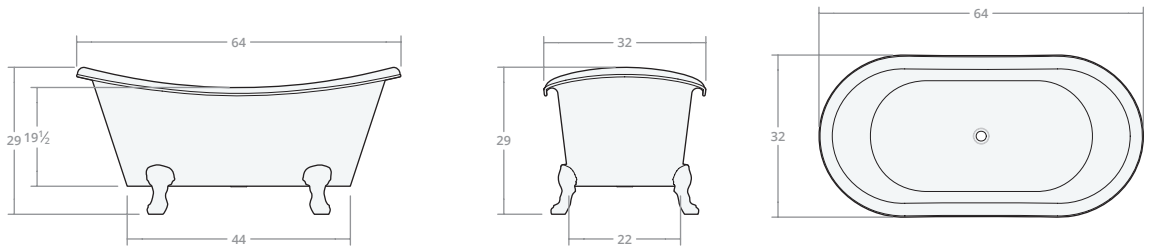

Naples 60L 31H

Dimensions: 60"L x 31"W x 31"H
 Water Depth (max): 21.5 in
 Water Depth (overflow): 17.5 in
 Volume (max): 90 gal
 Volume (overflow): 70 gal
 Weight (16 gauge): 109 lbs
 Weight (14 gauge): 136 lbs
 Drain Placement: centered

Naples 64L 31H

Dimensions: 64"L x 31"W x 31"H
 Water Depth (max): 21.5 in
 Water Depth (overflow): 17.5 in
 Volume (max): 98 gal
 Volume (overflow): 76 gal
 Weight (16 gauge): 115 lbs
 Weight (14 gauge): 145 lbs
 Drain Placement: centered

Naples 68L 31H

Dimensions: 68"L x 31"W x 31"H
 Water Depth (max): 21.5 in
 Water Depth (overflow): 17.5 in
 Volume (max): 107 gal
 Volume (overflow): 86 gal
 Weight (16 gauge): 122 lbs
 Weight (14 gauge): 154 lbs
 Drain Placement: centered

Naples 72L 33H

Dimensions: 72"L x 33"W x 33"H
 Water Depth (max): 23.5 in
 Water Depth (overflow): 19.5 in
 Volume (max): 136 gal
 Volume (overflow): 109 gal
 Weight (16 gauge): 138 lbs
 Weight (14 gauge): 174 lbs
 Drain Placement: centered