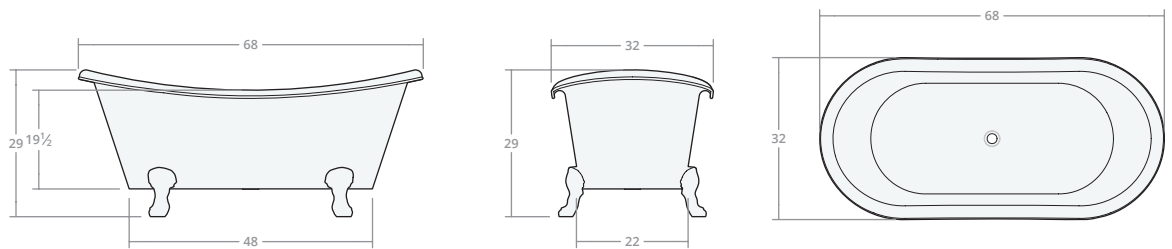

Naples 60L 31H

Dimensions: 60"L x 31"W x 31"H
 Water Depth (max): 21.5 in
 Water Depth (overflow): 17.5 in
 Volume (max): 90 gal
 Volume (overflow): 70 gal
 Weight (16 gauge): 109 lbs
 Weight (14 gauge): 136 lbs
 Drain Placement: centered

Naples 64L 31H

Dimensions: 64"L x 31"W x 31"H
 Water Depth (max): 21.5 in
 Water Depth (overflow): 17.5 in
 Volume (max): 98 gal
 Volume (overflow): 76 gal
 Weight (16 gauge): 115 lbs
 Weight (14 gauge): 145 lbs
 Drain Placement: centered

Naples 68L 31H

Dimensions: 68"L x 31"W x 31"H
 Water Depth (max): 21.5 in
 Water Depth (overflow): 17.5 in
 Volume (max): 107 gal
 Volume (overflow): 86 gal
 Weight (16 gauge): 122 lbs
 Weight (14 gauge): 154 lbs
 Drain Placement: centered

Naples 72L 33H

Dimensions: 72"L x 33"W x 33"H
 Water Depth (max): 23.5 in
 Water Depth (overflow): 19.5 in
 Volume (max): 136 gal
 Volume (overflow): 109 gal
 Weight (16 gauge): 138 lbs
 Weight (14 gauge): 174 lbs
 Drain Placement: centered